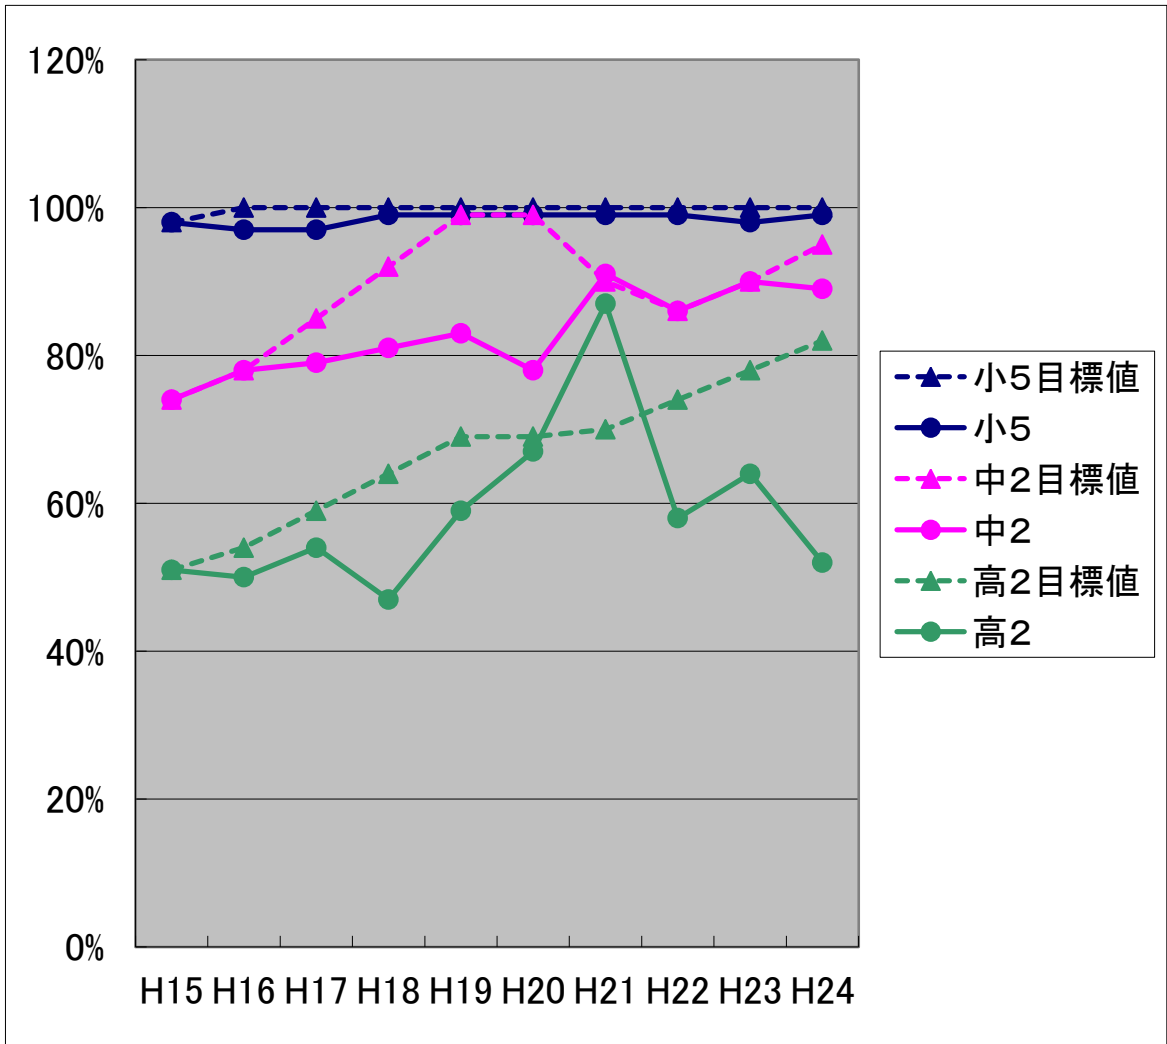

小中高生の1か月の読書者の割合の推移

読書者の割合

	H15	H16	H17	H18	H19	H20	H21	H22	H23	H24
小5目標値	98%	100%	100%	100%	100%	100%	100%	100%	100%	100%
小5	98%	97%	97%	99%	99%	99%	99%	99%	98%	99%
中2目標値	74%	78%	85%	92%	99%	99%	90%	86%	90%	95%
中2	74%	78%	79%	81%	83%	78%	91%	86%	90%	89%
高2目標値	51%	54%	59%	64%	69%	69%	70%	74%	78%	82%
高2	51%	50%	54%	47%	59%	67%	87%	58%	64%	52%