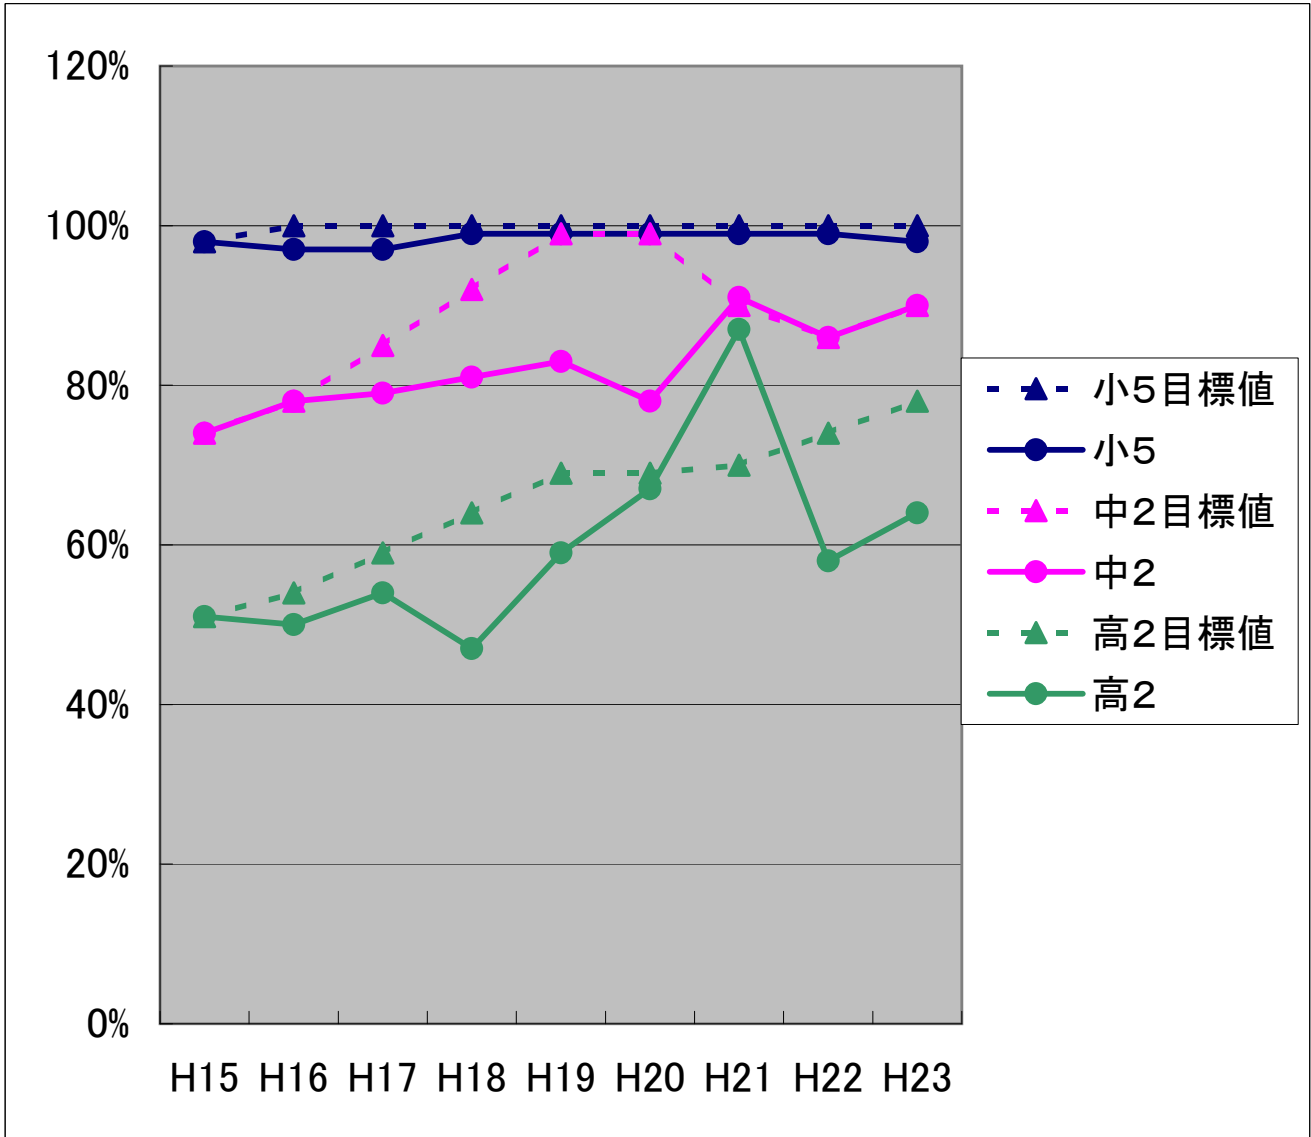

小中高生の1か月の読書者の割合

読書者の割合

	H15	H16	H17	H18	H19	H20	H21	H22	H23
小5目標値	98%	100%	100%	100%	100%	100%	100%	100%	100%
小5	98%	97%	97%	99%	99%	99%	99%	99%	98%
中2目標値	74%	78%	85%	92%	99%	99%	90%	86%	90%
中2	74%	78%	79%	81%	83%	78%	91%	86%	90%
高2目標値	51%	54%	59%	64%	69%	69%	70%	74%	78%
高2	51%	50%	54%	47%	59%	67%	87%	58%	64%